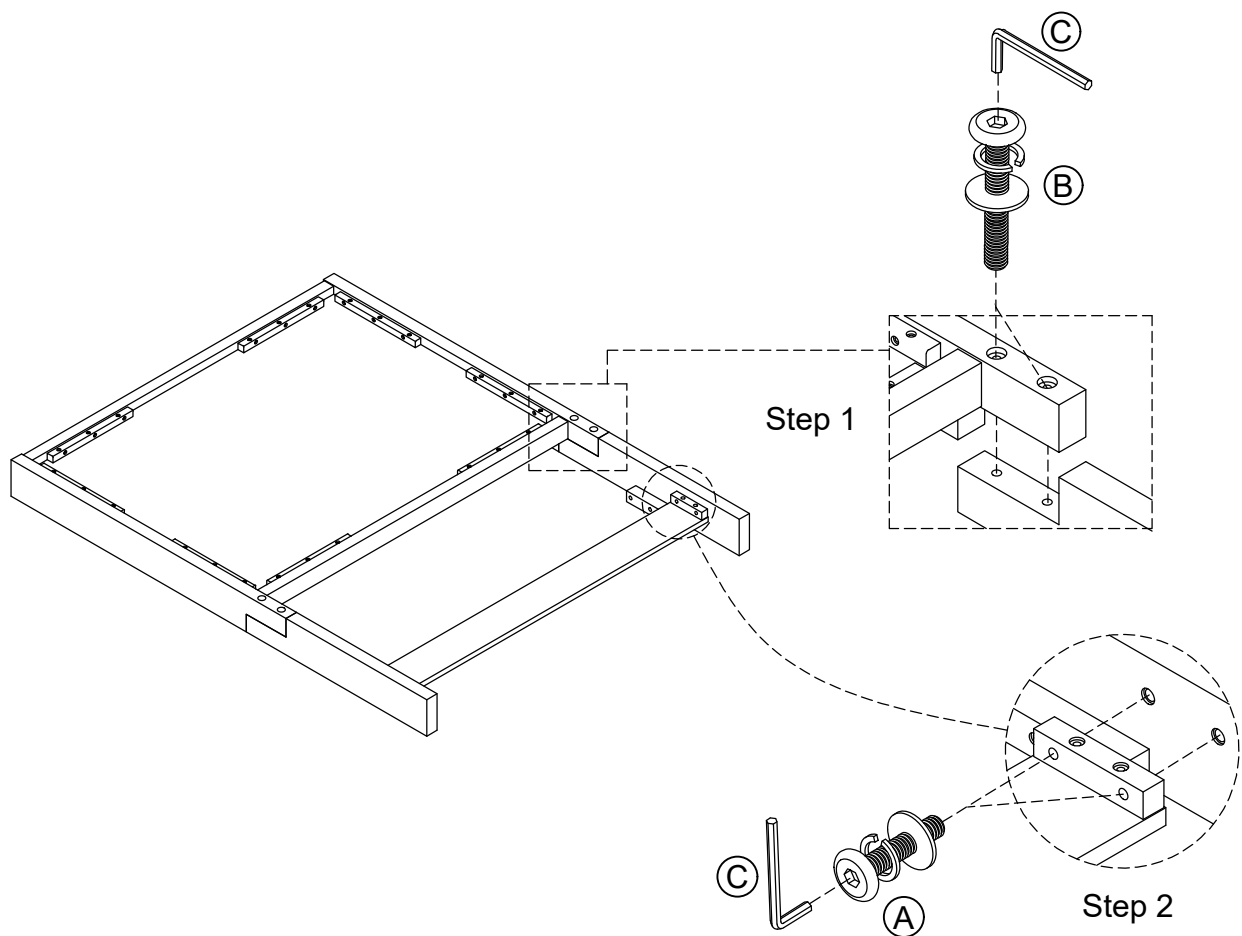

Assembly Instruction Instructions d'assemblage

BE6050-17HF HEADBOARD / FOOTBOARD W / SLATS
BE6050-17R SIDE RAILS

***Caution: Please read all instructions carefully before starting the assembly process. These parts are cumbersome and heavy. Therefore, two people are recommended in order to prevent personal injury and ensure the parts are not damaged during the assembly.

***Avertissement: veuillez lire toutes les instructions attentivement avant de commencer l'assemblage. Ces pièces sont encombrantes et lourdes. Il est recommandé d'être deux personnes pour l'assemblage afin de prévenir des blessures et/ou risquer d'endommager les pièces.