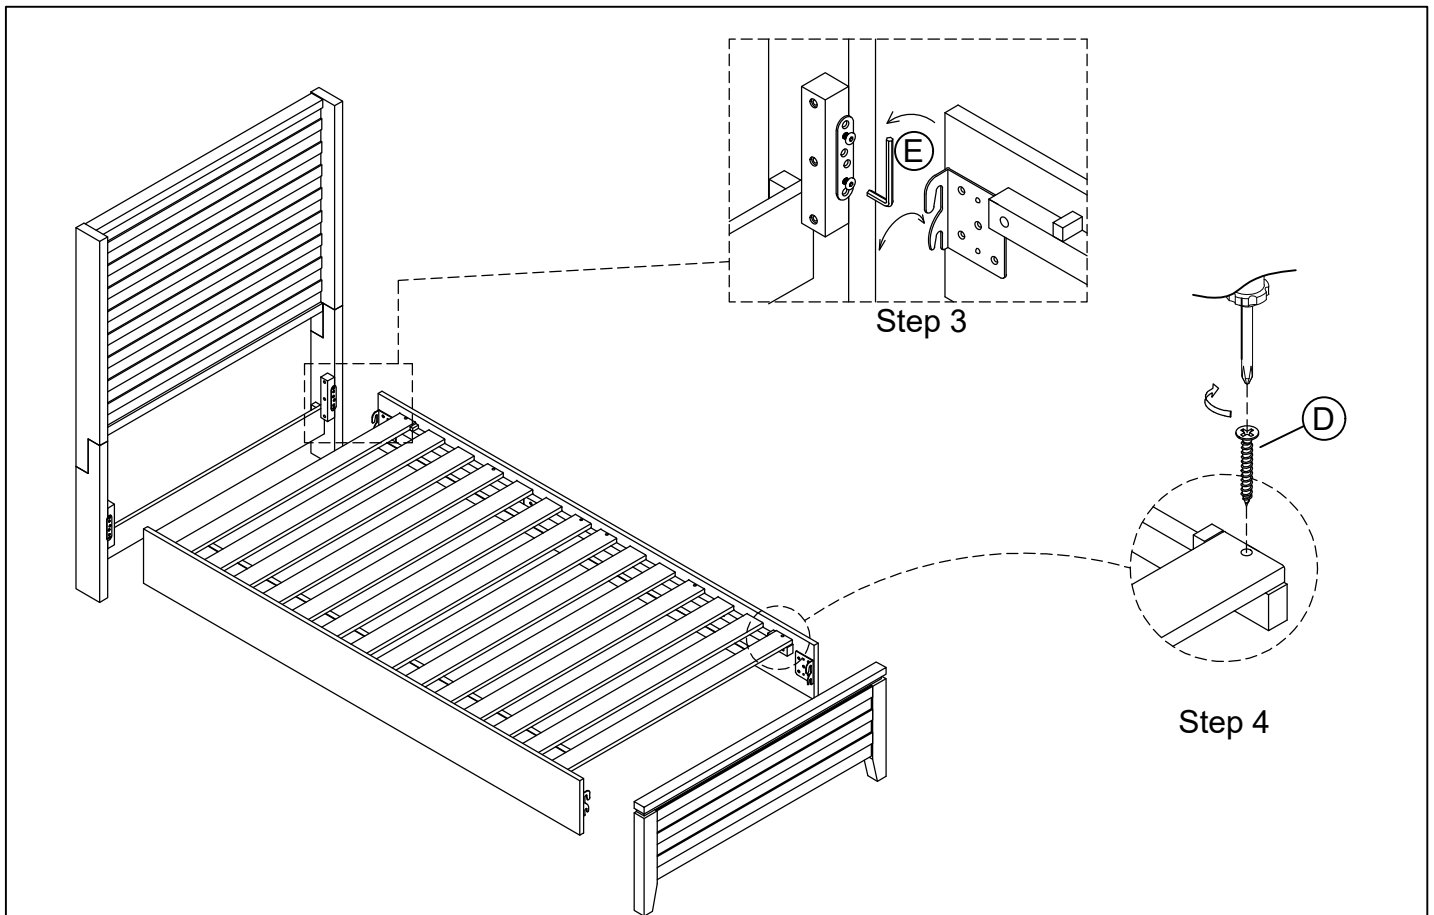

Option 2: Large Headboard
Post(L+R)

Assembly Instruction Instructions d'assemblage

BE6050-17HF HEADBOARD / FOOTBOARD W / SLATS
BE6050-17R SIDE RAILS

***Caution: Please read all instructions carefully before starting the assembly process. These parts are cumbersome and heavy. Therefore, two people are recommended in order to prevent personal injury and ensure the parts are not damaged during the assembly.

***Avertissement: veuillez lire toutes les instructions attentivement avant de commencer l'assemblage. Ces pièces sont encombrantes et lourdes. Il est recommandé d'être deux personnes pour l'assemblage afin de prévenir des blessures et/ou risquer d'endommager les pièces.