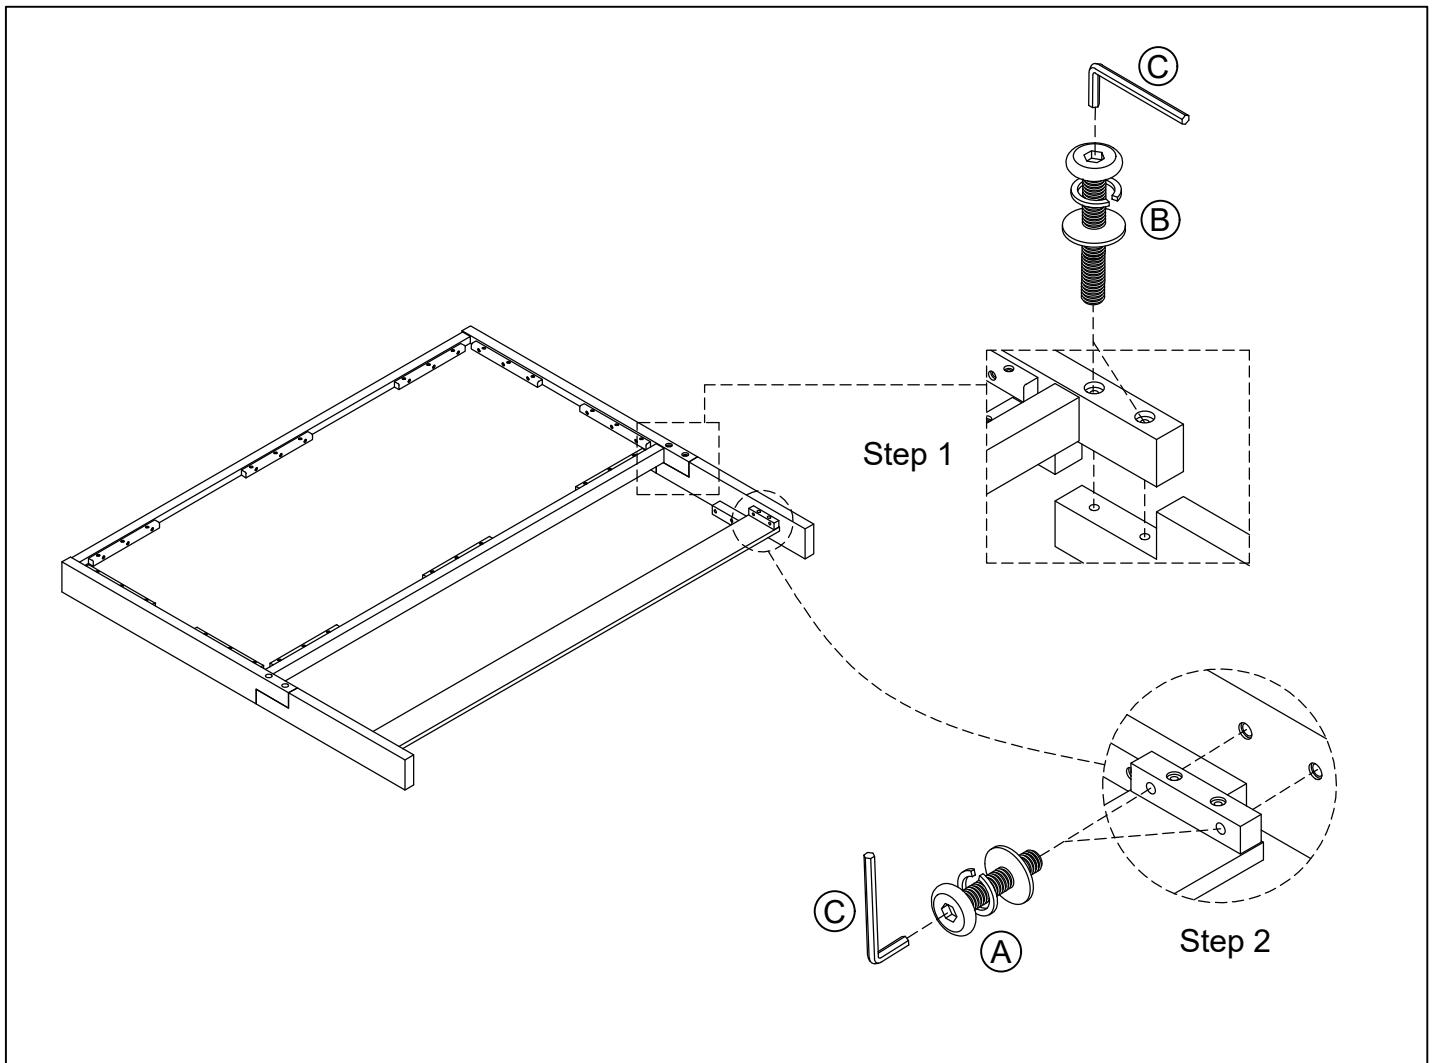

Option 2: Large Headboard
Post(L+R)

Assembly Instruction Instructions d'assemblage

20087641 - QUEEN BED

***Caution: Please read all instructions carefully before starting the assembly process. These parts are cumbersome and heavy. Therefore, two people are recommended in order to prevent personal injury and ensure the parts are not damaged during the assembly.

***Avertissement: veuillez lire toutes les instructions attentivement avant de commencer l'assemblage. Ces pièces sont encombrantes et lourdes. Il est recommandé d'être deux personnes pour l'assemblage afin de prévenir des blessures et/ou risquer d'endommager les pièces.

Option 1: Small Headboard
Post(L+R)