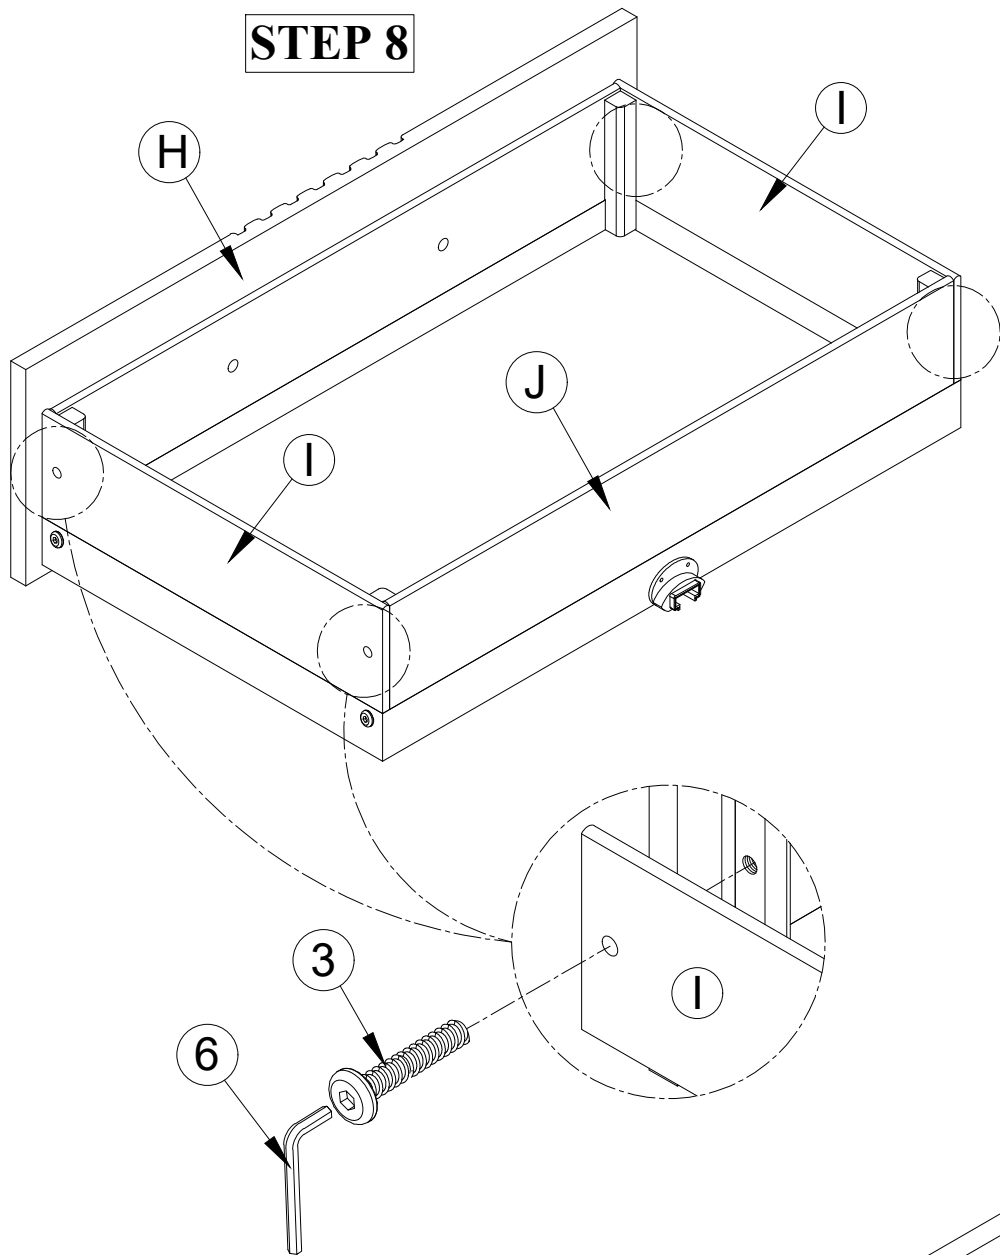

ASSEMBLY INSTRUCTIONS

ITEM NO: BDPIANHBQSD LAGUNA QN HEADBOARD BROWN SKU#10001411004
BDPIANHBQSL LAGUNA QN HEADBOARD WHITE SKU#10001412004
BDPIANFBQSD LAGUNA QN FOOTBOARD BROWN SKU#10001411003
BDPIANFBQSL LAGUNA QN FOOTBOARD WHITE SKU#10001412003
BDPIANRLKQSD LAGUNA Q/K RAILS BROWN SKU#10001411007
BDPIANRLKQSL LAGUNA Q/K RAILS WHITE SKU#10001412007

Thank you for purchasing this quality product. Be sure to check all packing materials carefully for small parts, that may have come loose inside the carton during shipment.

STEP 8