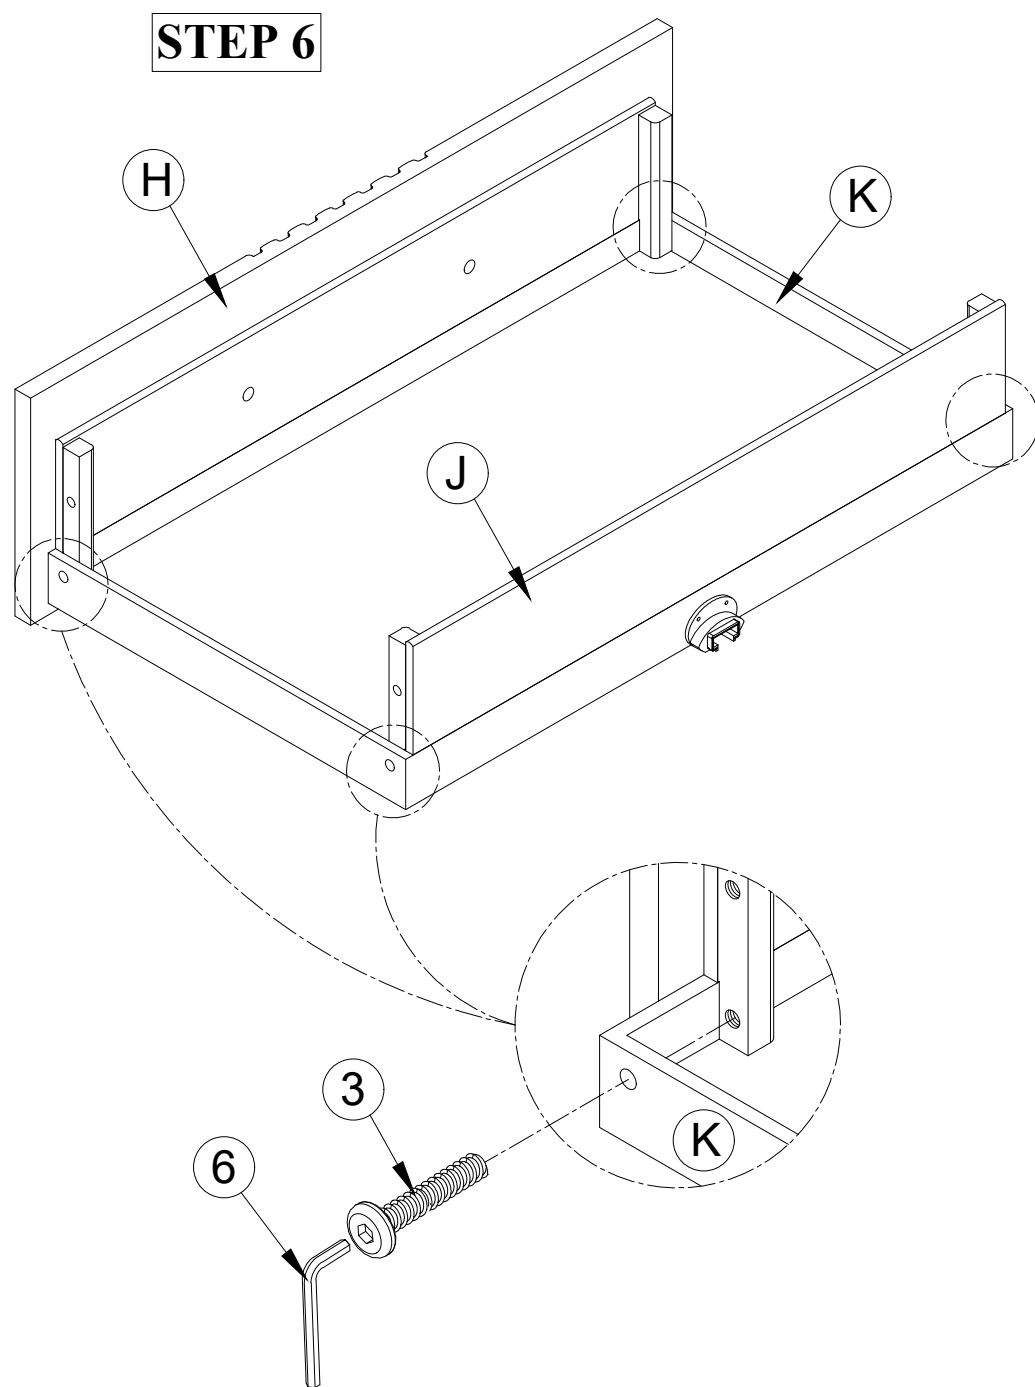

ASSEMBLY INSTRUCTIONS

ITEM NO: BDPIANHBQSD LAGUNA QN HEADBOARD BROWN SKU#10001411004
BDPIANHBQSL LAGUNA QN HEADBOARD WHITE SKU#10001412004
BDPIANFBQSD LAGUNA QN FOOTBOARD BROWN SKU#10001411003
BDPIANFBQSL LAGUNA QN FOOTBOARD WHITE SKU#10001412003
BDPIANRLKQSD LAGUNA Q/K RAILS BROWN SKU#10001411007
BDPIANRLKQSL LAGUNA Q/K RAILS WHITE SKU#10001412007

Thank you for purchasing this quality product. Be sure to check all packing materials carefully for small parts, that may have come loose inside the carton during shipment.

MADE IN VIET NAM