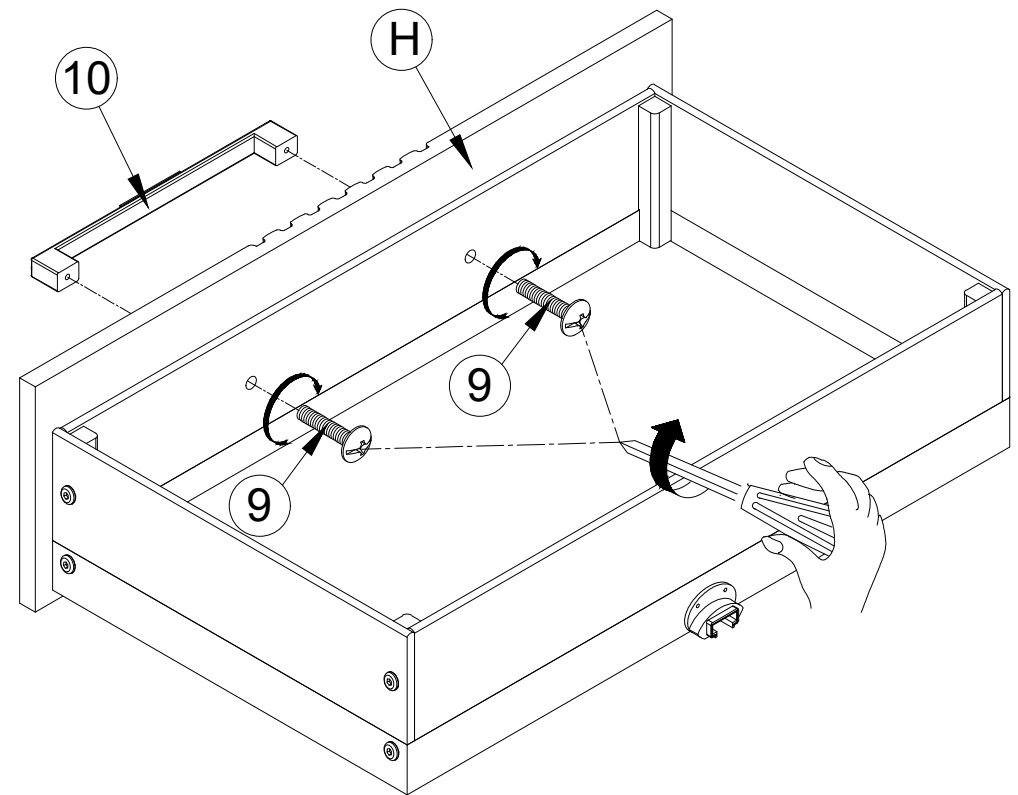

ASSEMBLY INSTRUCTIONS

ITEM NO: BDPIANHBQSD LAGUNA QN HEADBOARD BROWN SKU#10001411004
BDPIANHBQSL LAGUNA QN HEADBOARD WHITE SKU#10001412004
BDPIANFBQSD LAGUNA QN FOOTBOARD BROWN SKU#10001411003
BDPIANFBQSL LAGUNA QN FOOTBOARD WHITE SKU#10001412003
BDPIANRLKQSD LAGUNA Q/K RAILS BROWN SKU#10001411007
BDPIANRLKQSL LAGUNA Q/K RAILS WHITE SKU#10001412007

Thank you for purchasing this quality product. Be sure to check all packing materials carefully for small parts, that may have come loose inside the carton during shipment.

STEP 9

MADE IN VIET NAM