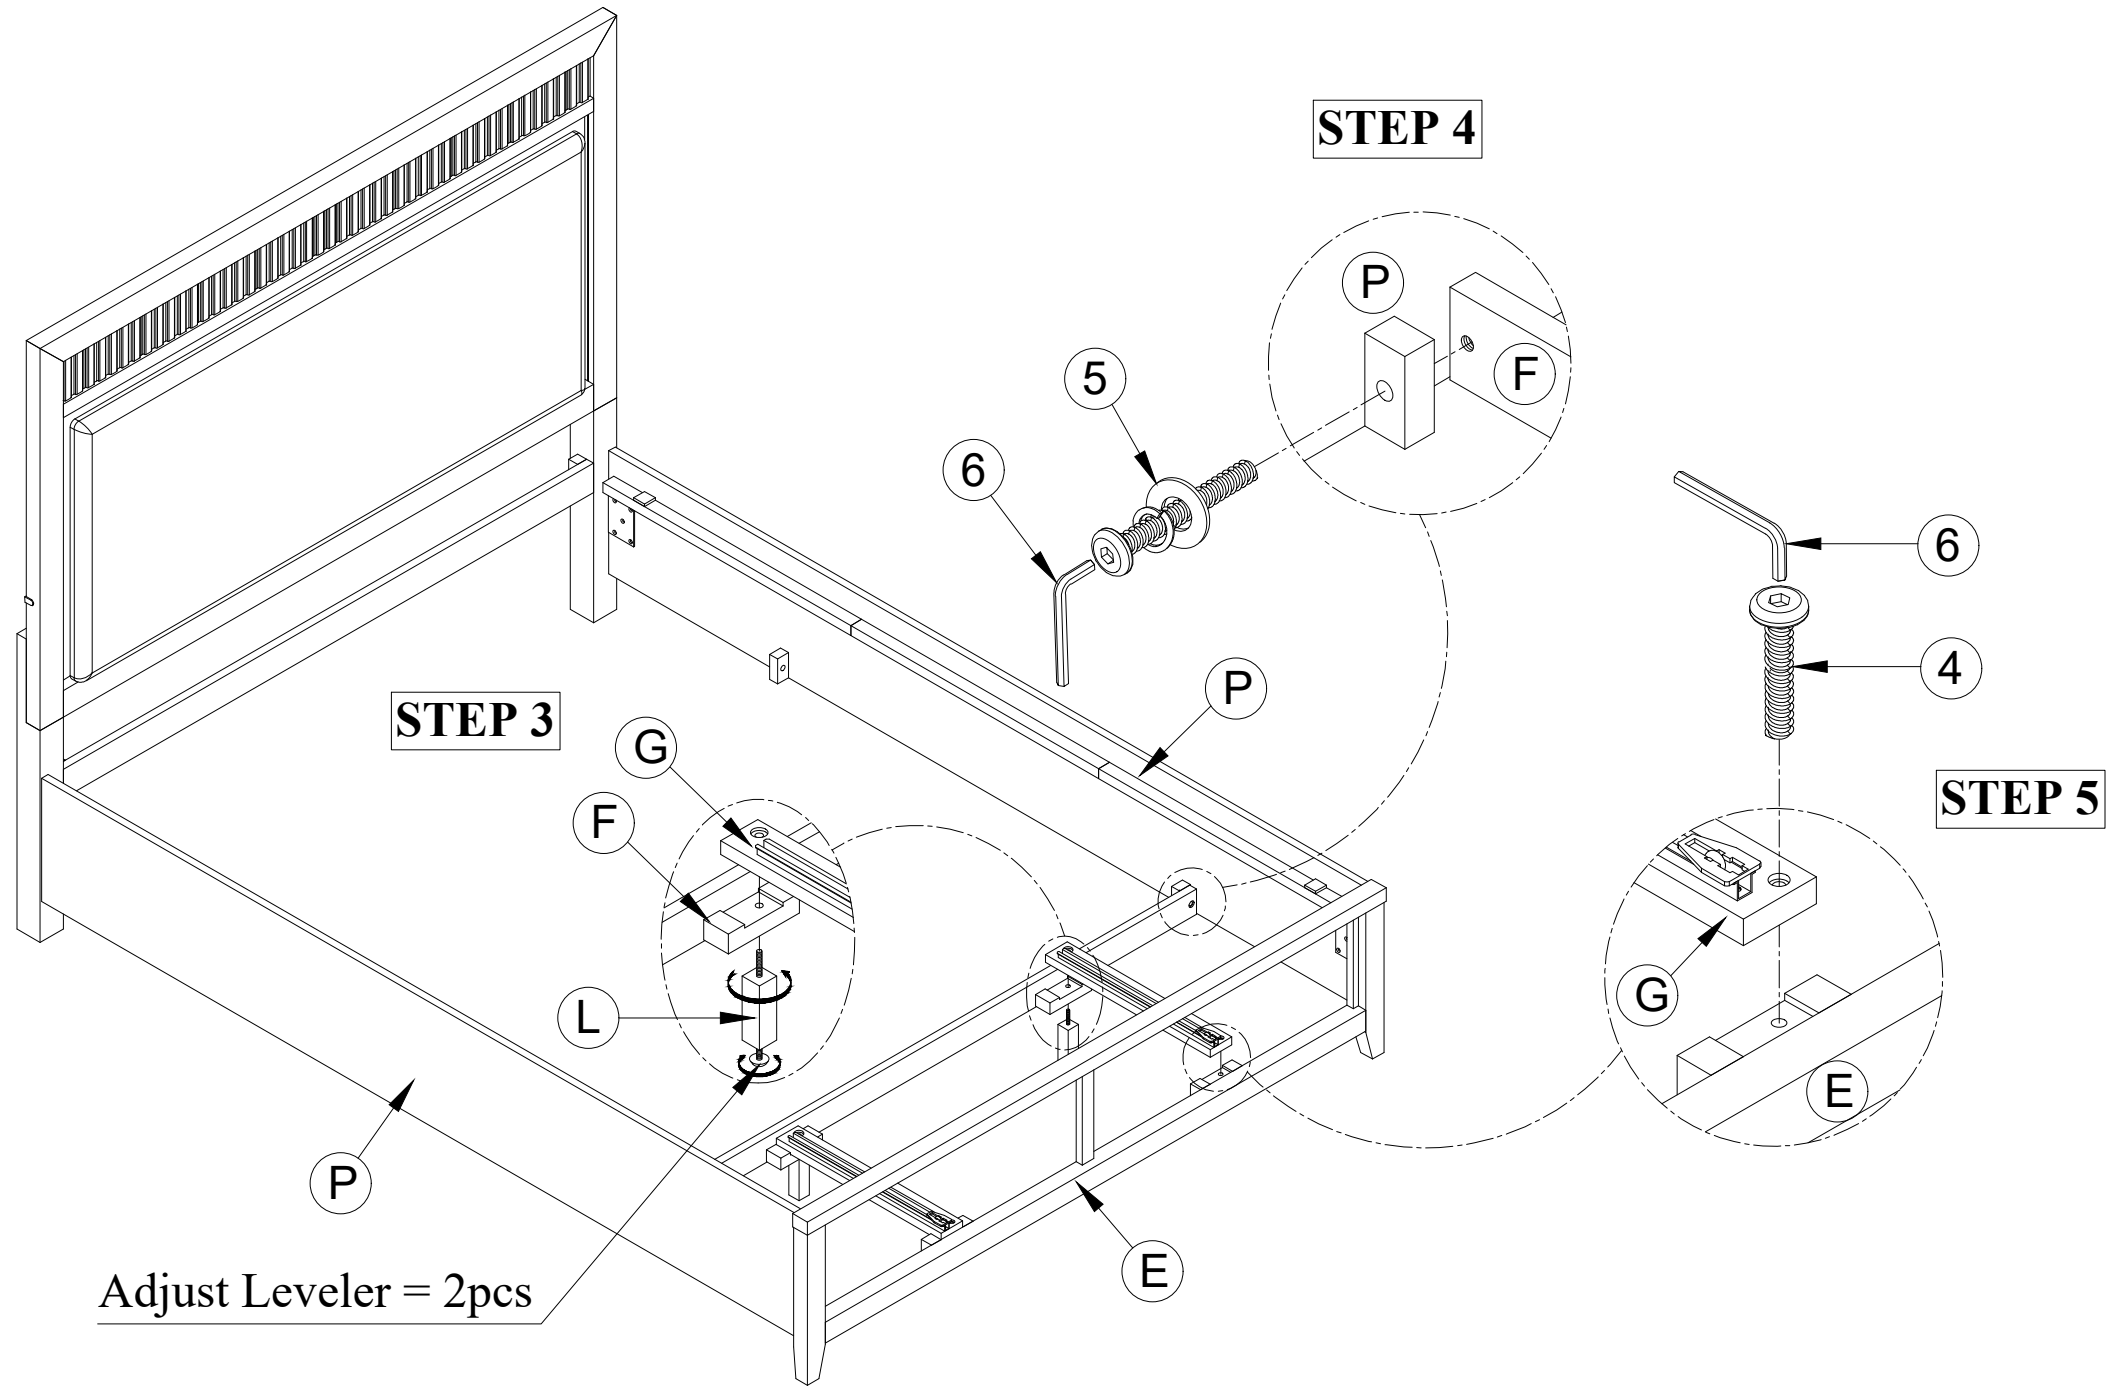

ASSEMBLY INSTRUCTIONS

ITEM NO: BDPIANHBQSD LAGUNA QN HEADBOARD BROWN SKU#10001411004
BDPIANHBQSL LAGUNA QN HEADBOARD WHITE SKU#10001412004
BDPIANFBQSD LAGUNA QN FOOTBOARD BROWN SKU#10001411003
BDPIANFBQSL LAGUNA QN FOOTBOARD WHITE SKU#10001412003
BDPIANRLKQSD LAGUNA Q/K RAILS BROWN SKU#10001411007
BDPIANRLKQSL LAGUNA Q/K RAILS WHITE SKU#10001412007

Thank you for purchasing this quality product. Be sure to check all packing materials carefully for small parts, that may have come loose inside the carton during shipment.

MADE IN VIET NAM