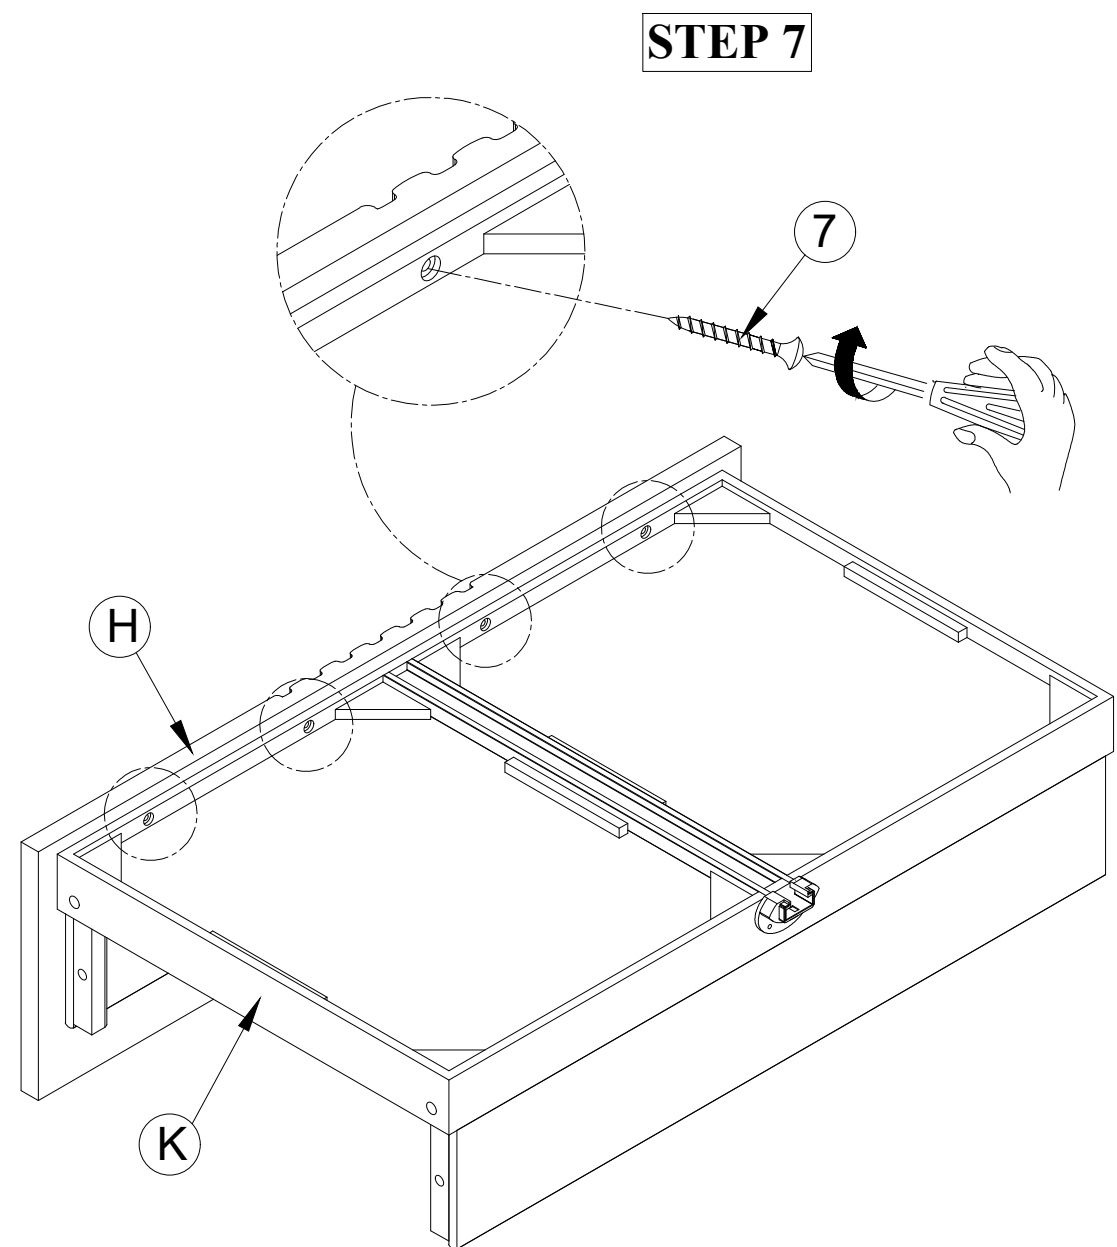

ASSEMBLY INSTRUCTIONS

ITEM NO: BDPIANHBQSD LAGUNA QN HEADBOARD BROWN SKU#10001411004
BDPIANHBQSL LAGUNA QN HEADBOARD WHITE SKU#10001412004
BDPIANFBQSD LAGUNA QN FOOTBOARD BROWN SKU#10001411003
BDPIANFBQSL LAGUNA QN FOOTBOARD WHITE SKU#10001412003
BDPIANRLKQSD LAGUNA Q/K RAILS BROWN SKU#10001411007
BDPIANRLKQSL LAGUNA Q/K RAILS WHITE SKU#10001412007

Thank you for purchasing this quality product. Be sure to check all packing materials carefully for small parts, that may have come loose inside the carton during shipment.

MADE IN VIET NAM