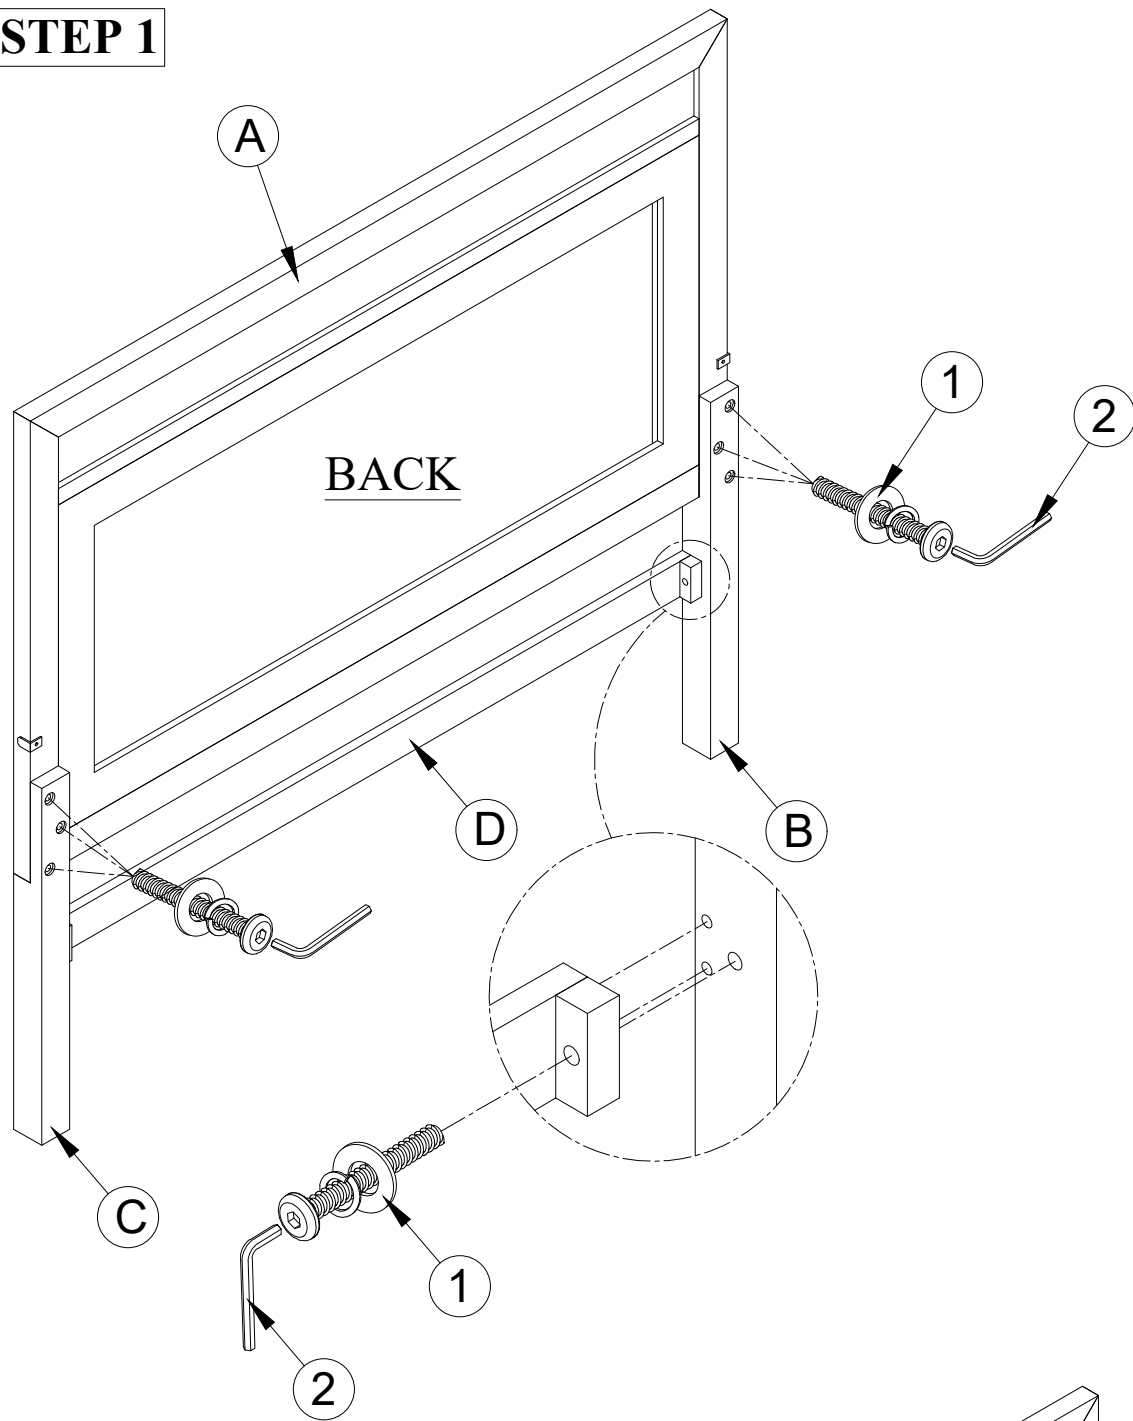

HEADBOARD BOX

NO.	HARDWARE LIST		Q' TY	NO.	PARTS LIST		Q' TY
1		Ø5/16"-18*38mm(L) Allen Bolt	8	A		Headboard	1
		Ø5/16"-13mm Spring washer	8				
		Ø5/16"-19mm*1.5mm(T) Flat washer	8				
2		Allen Key (4mm)	1				
C		Right Headboard Leg	1				
D		Headboard Bottom Rail	1				

FOOTBOARD BOX

NO.	HARDWARE LIST		Q' TY	NO.	PARTS LIST		Q' TY
3		Ø1/4"-20*20mm(L) Allen Bolt	16	E		Footboard	1
4		Ø1/4"-20*25mm(L) Allen Bolt	2				
5		Ø1/4"-20*38mm(L) Allen Bolt	9	F		Long Drawers support	1
		Ø1/4"-13mm Spring washer	9				
		Ø1/4"-19mm*1.5mm(T) Flat washer	9				
6		Allen Key (4mm)	1	G		Drawer support	2
7		Screw #4 x 20mm	8	H		Drawer Font	2
8		Screw #4 x 32mm	26	I		Drawer Side Panel	4
9		Ø5/32" * 25mm(L) Bolt	4	J		Drawer Back Panel	2
10		Handle	2	K		Drawer Bottom	2
				L		Support legs for drawer bottom frame	2
				M		Roll Slats	13
				N		Support legs for slat	7

Thank you for purchasing this quality product. Be sure to check all packing materials carefully for small parts, that may have come loose inside the carton during shipment.

STEP 1

HEADBOARD COMPLETE

Your Touch is the Switch