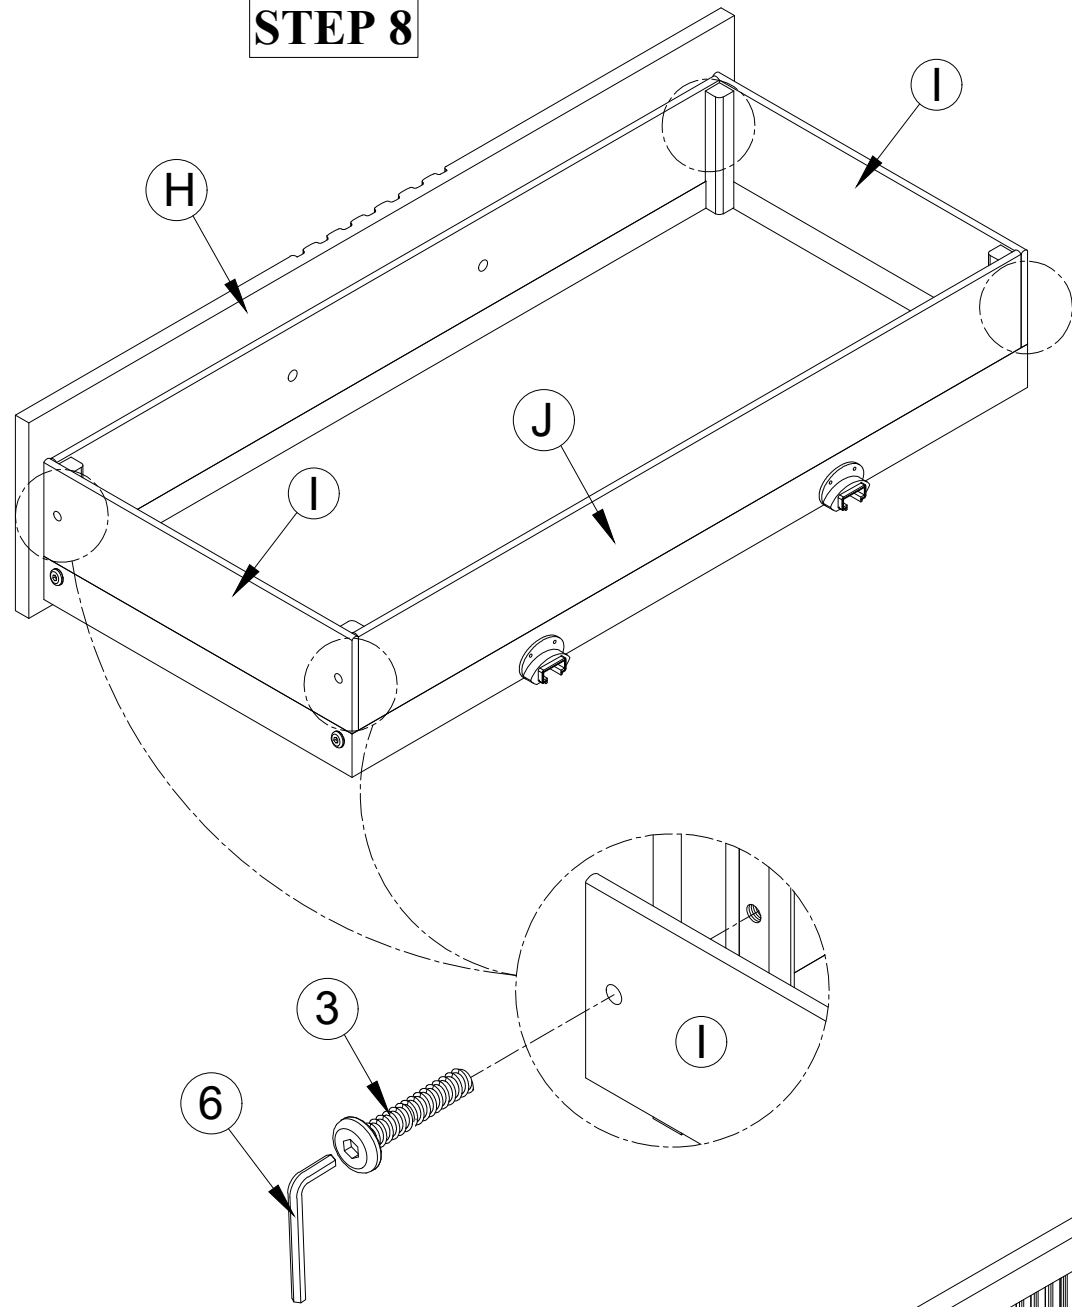

ASSEMBLY INSTRUCTIONS

ITEM NO: BDPIANHBKD LAGUNA KG HEADBOARD BROWN SKU#10001411009
BDPIANHBKL LAGUNA KG HEADBOARD WHITE SKU#10001412009
BDPIANFBKD LAGUNA KG FOOTBOARD BROWN SKU#10001411008
BDPIANFBKL LAGUNA KG FOOTBOARD WHITE SKU#10001412008
BDPIANRLKQSD LAGUNA Q/K RAILS BROWN SKU#10001411007
BDPIANRLKQSL LAGUNA Q/K RAILS WHITE SKU#10001412007

Thank you for purchasing this quality product. Be sure to check all packing materials carefully for small parts, that may have come loose inside the carton during shipment.

STEP 8