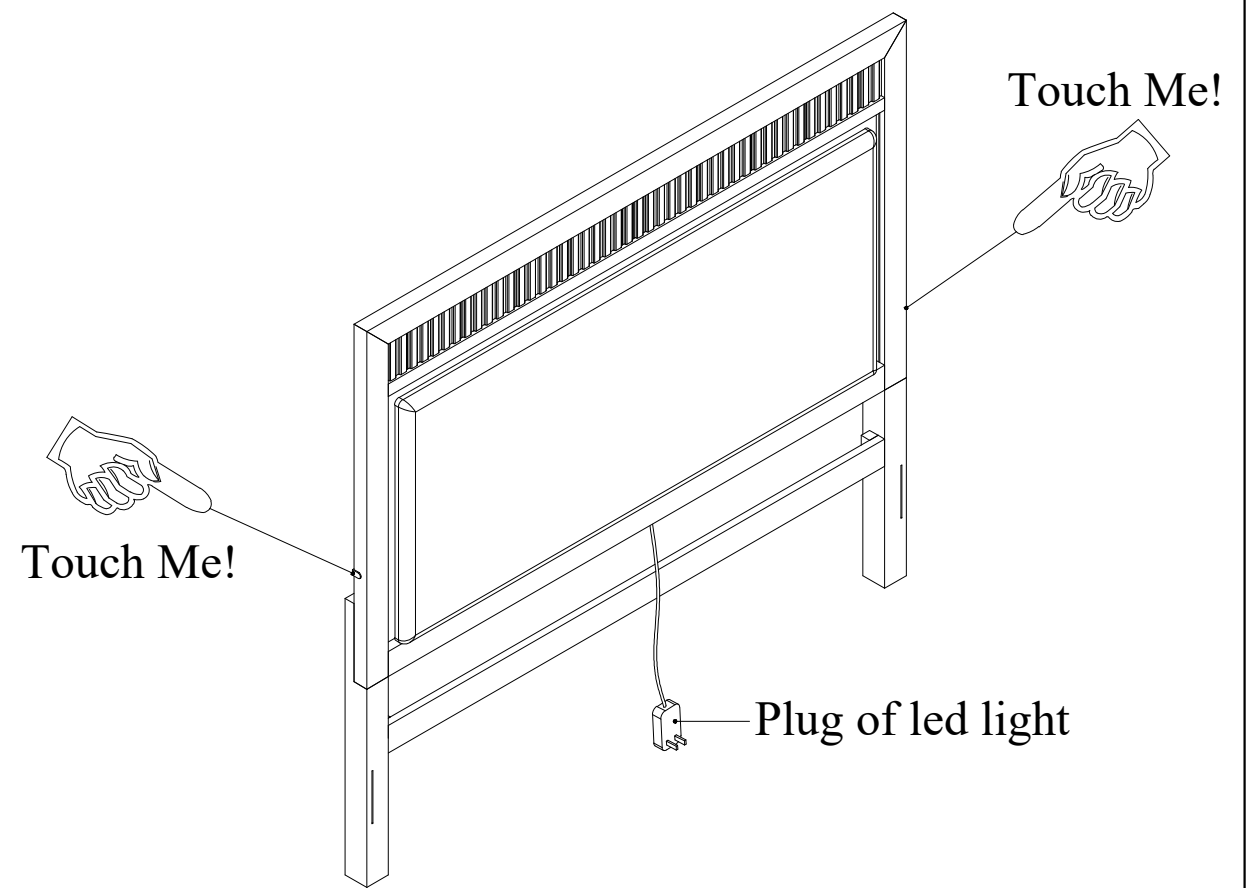

Thank you for purchasing this quality product. Be sure to check all packing materials carefully for small parts, that may have come loose inside the carton during shipment.

**STEP 1**

**HEADBOARD COMPLETE**

Your Touch is the Switch

- Touch 1-25% Brightness
- Touch 2-50% Brightness
- Touch 3-100% Brightness
- Touch 4-Off

**STEP 2**

MADE IN VIET NAM