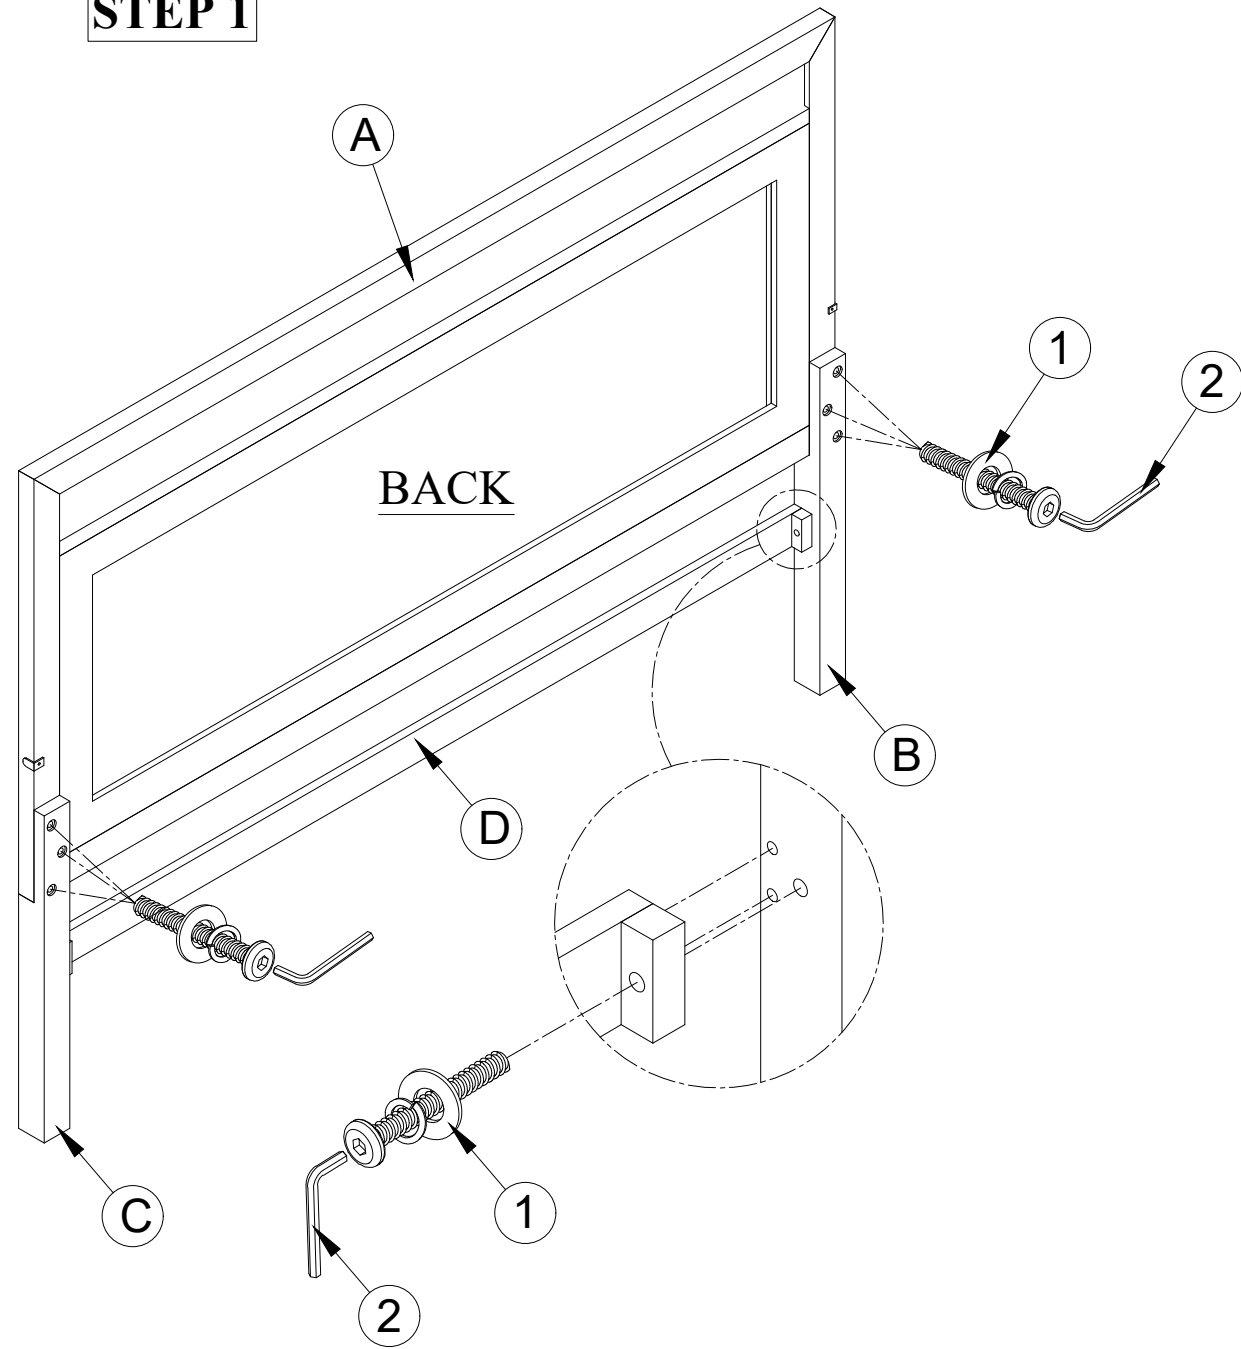

ASSEMBLY INSTRUCTIONS

ITEM NO: BDPIANHBKD LAGUNA KG HEADBOARD BROWN SKU#10001411009
BDPIANHBKL LAGUNA KG HEADBOARD WHITE SKU#10001412009
BDPIANFBKD LAGUNA KG FOOTBOARD BROWN SKU#10001411008
BDPIANFBKL LAGUNA KG FOOTBOARD WHITE SKU#10001412008
BDPIANRLKQSD LAGUNA Q/K RAILS BROWN SKU#10001411007
BDPIANRLKQSL LAGUNA Q/K RAILS WHITE SKU#10001412007

Thank you for purchasing this quality product. Be sure to check all packing materials carefully for small parts, that may have come loose inside the carton during shipment.

STEP 1