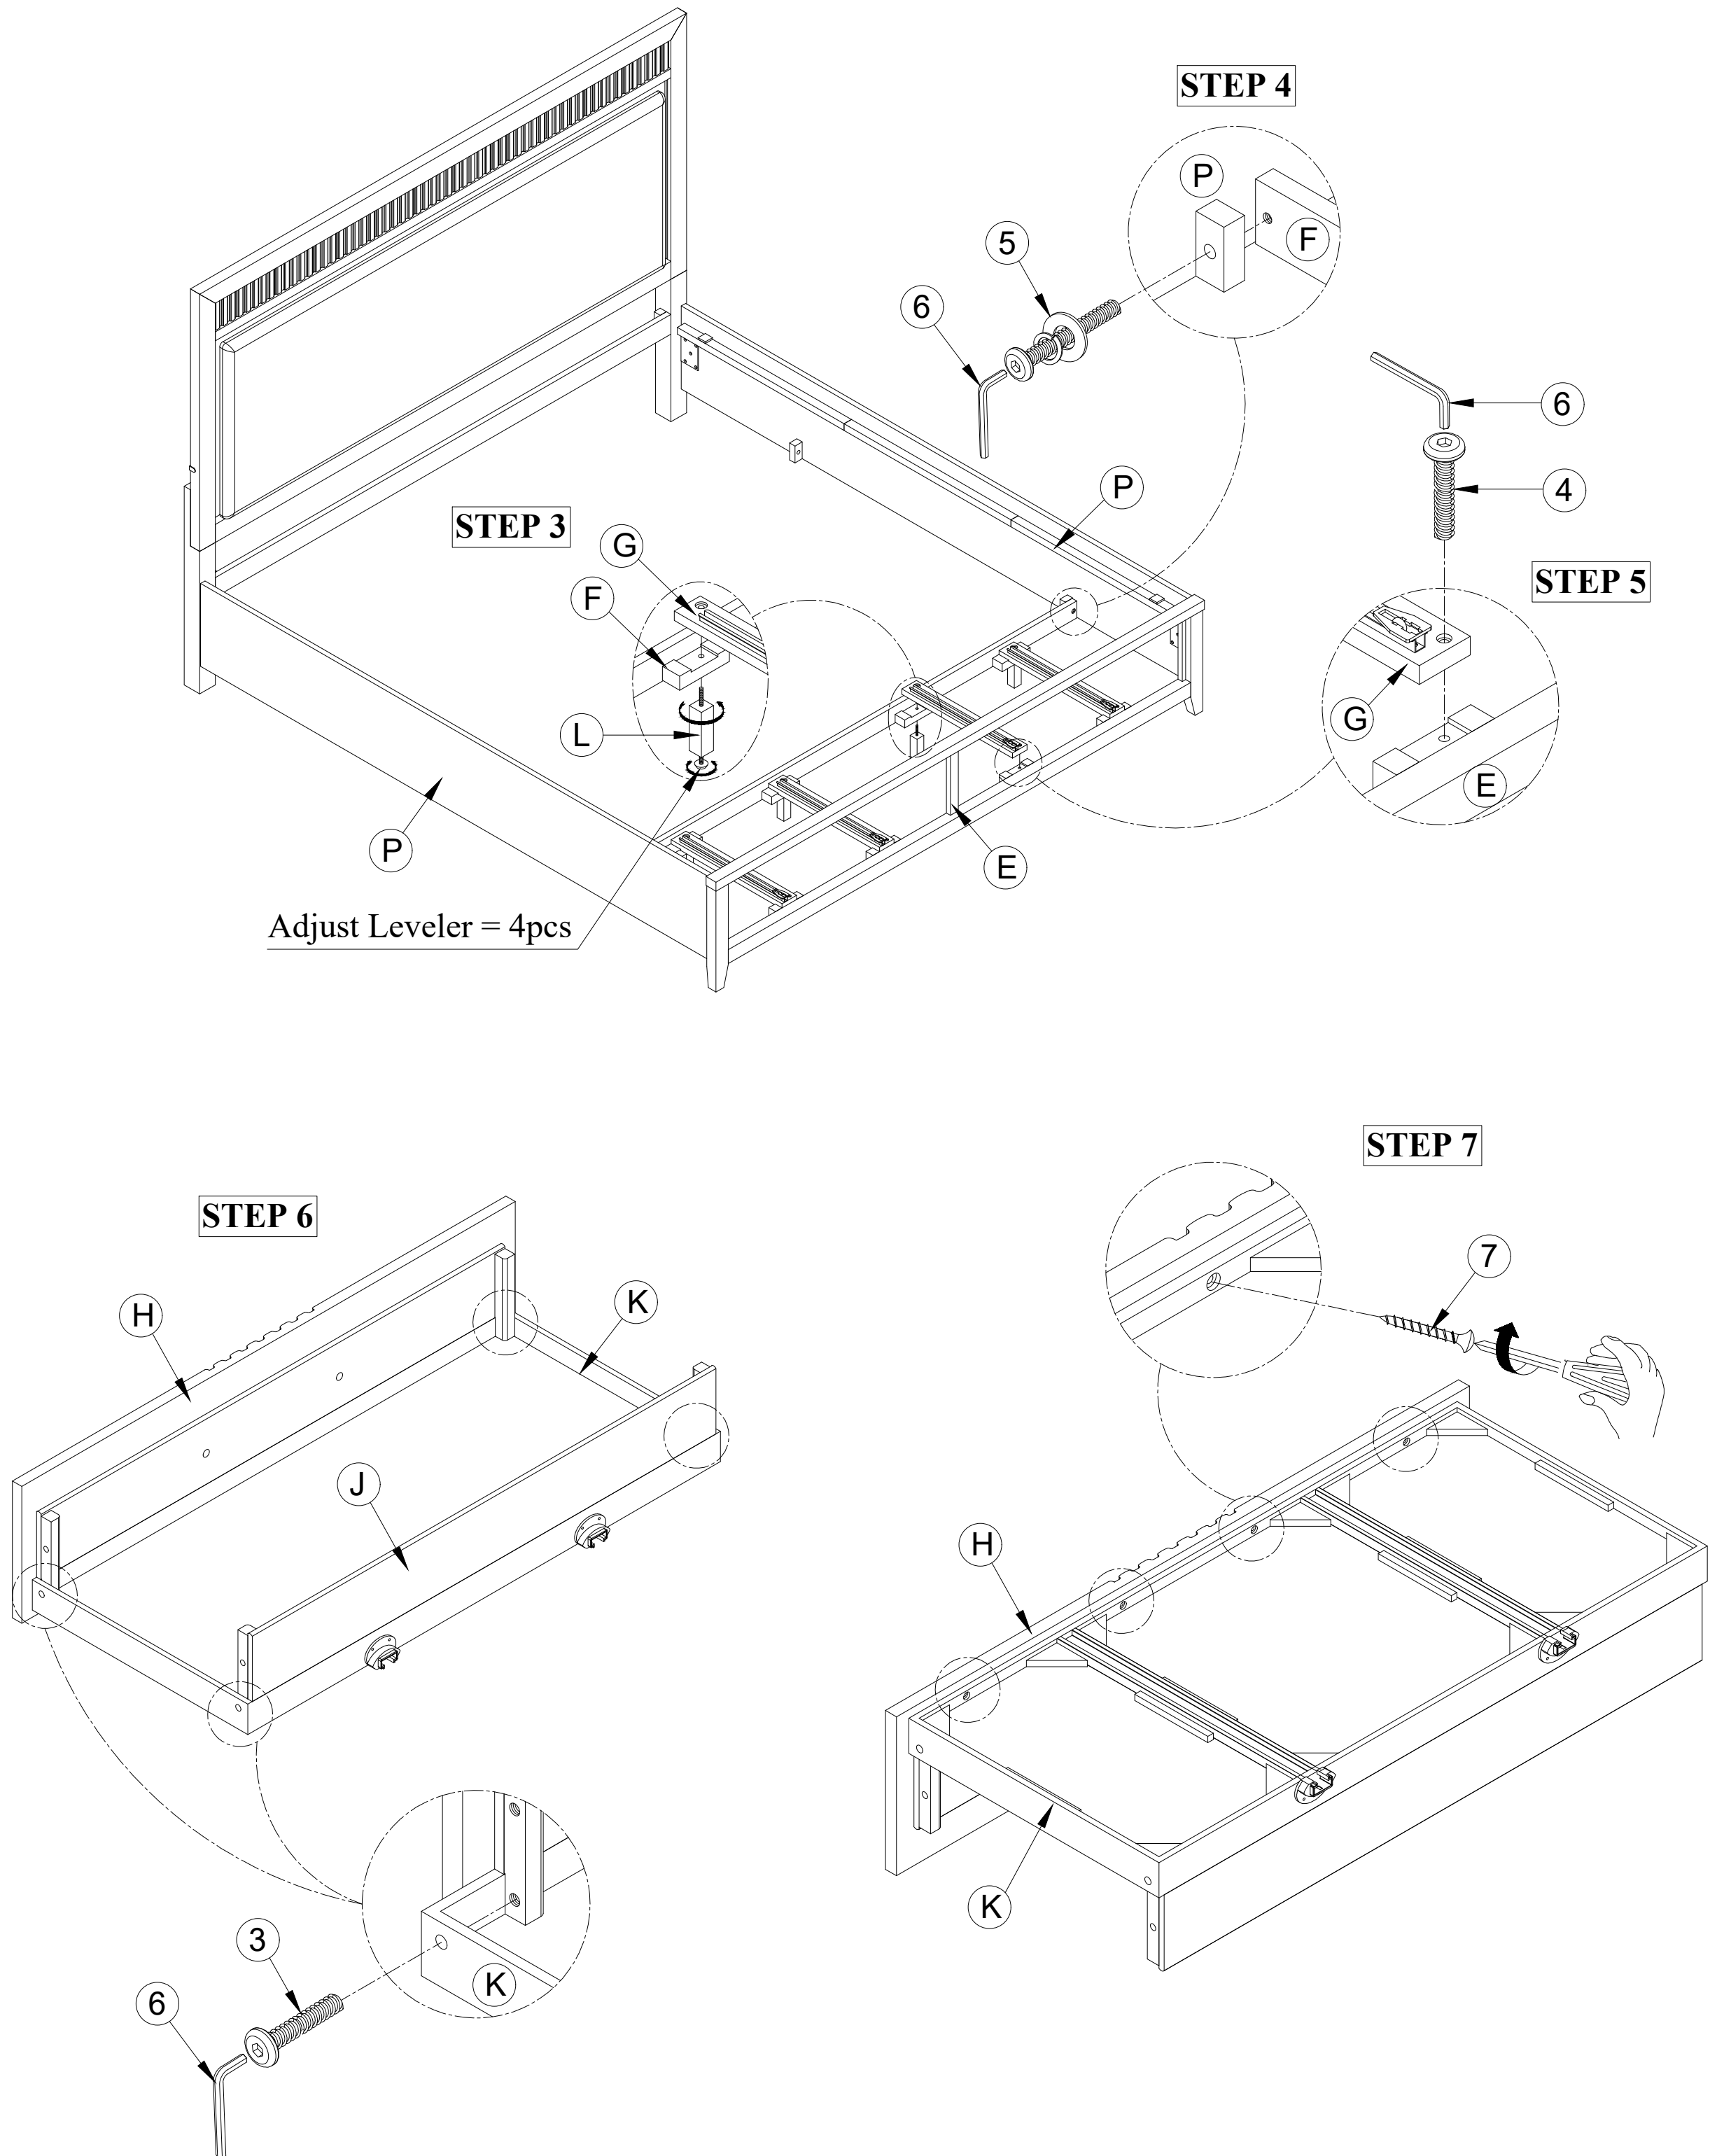

STEP 9

ASSEMBLY INSTRUCTIONS

ITEM NO: BDPIANHBKD LAGUNA KG HEADBOARD BROWN SKU#10001411009
BDPIANHBKL LAGUNA KG HEADBOARD WHITE SKU#10001412009
BDPIANFBKD LAGUNA KG FOOTBOARD BROWN SKU#10001411008
BDPIANFBKL LAGUNA KG FOOTBOARD WHITE SKU#10001412008
BDPIANRLKQSD LAGUNA Q/K RAILS BROWN SKU#10001411007
BDPIANRLKQSL LAGUNA Q/K RAILS WHITE SKU#10001412007

Thank you for purchasing this quality product. Be sure to check all packing materials carefully for small parts, that may have come loose inside the carton during shipment.

MADE IN VIET NAM