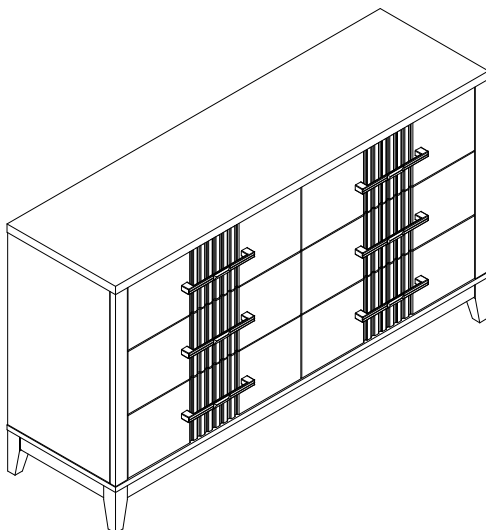

ASSEMBLY INSTRUCTIONS

ITEM NO: BDPIANDRD LAGUNA DRESSER BROWN SKU#10001411002
BDPIANDRL LAGUNA DRESSER WHITE SKU#10001412002

Thank you for purchasing this quality product. Be sure to check all packing materials carefully for small parts, that may have come loose inside the carton during shipment.

NO.	HARDWARE LIST		Q' TY
1		Ø5/16"-18*50mm(L) Allen Bolt	8
		Ø5/16"-13mm Spring washer	8
		Ø5/16"-19mm*1.5mm(T) Flat washer	8
2		Allen Key (4mm)	1
3		Tipping Restraint	1
		Phillips Head Screw Driver (NOT PROVIDED)	

NO.	PARTS LIST		Q' TY
A		Dresser	1
B		Leg	4
C		Support Leg	1

STEP 1

COMPLETE

STEP 2

MADE IN VIET NAM