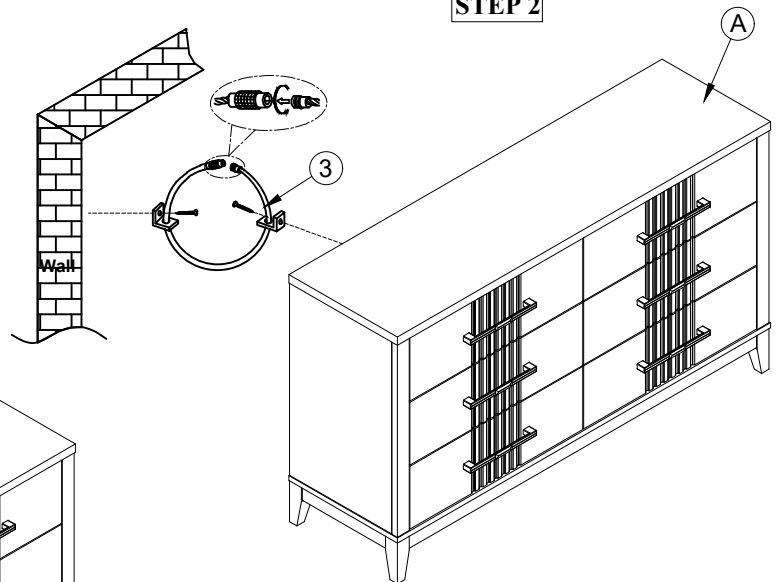

NO.	HARDWARE LIST		Q' TY
1		Ø5/16"-18*50mm(L) Allen Bolt	8
		Ø5/16"-13mm Spring washer	8
		Ø5/16"-19mm*1.5mm(T) Flat washer	8
2		Allen Key (4mm)	1
3		Tipping Restraint	1
		Phillips Head Screw Driver (NOT PROVIDED)	

NO.	PARTS LIST		Q' TY
A		Dresser	1
B		Leg	4
C		Support Leg	1

STEP 1

COMPLETE

STEP 2

MADE IN VIET NAM