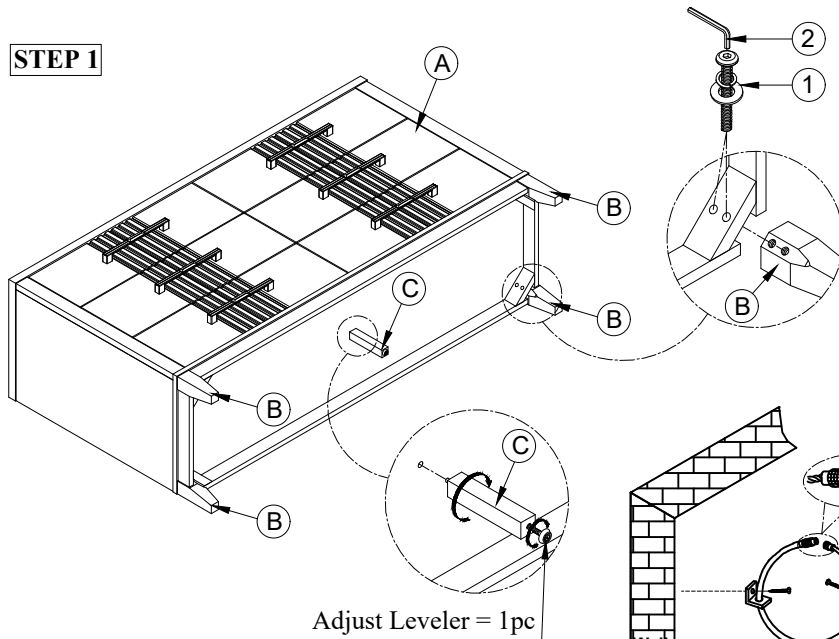

ASSEMBLY INSTRUCTIONS

ITEM NO: BDPIANDRD LAGUNA DRESSER BROWN SKU#10001411002
BDPIANDRL LAGUNA DRESSER WHITE SKU#10001412002

Thank you for purchasing this quality product. Be sure to check all packing materials carefully for small parts, that may have come loose inside the carton during shipment.

NO.	HARDWARE LIST		Q' TY
1		Ø5/16"-18*50mm(L) Allen Bolt	8
		Ø5/16"-13mm Spring washer	8
		Ø5/16"-19mm*1.5mm(T) Flat washer	8
2		Allen Key (4mm)	1
3		Tipping Restraint	1
		Phillips Head Screw Driver (NOT PROVIDED)	

NO.	PARTS LIST		Q' TY
A		Dresser	1
B		Leg	4
C		Support Leg	1

STEP 1

COMPLETE

STEP 2

MADE IN VIET NAM