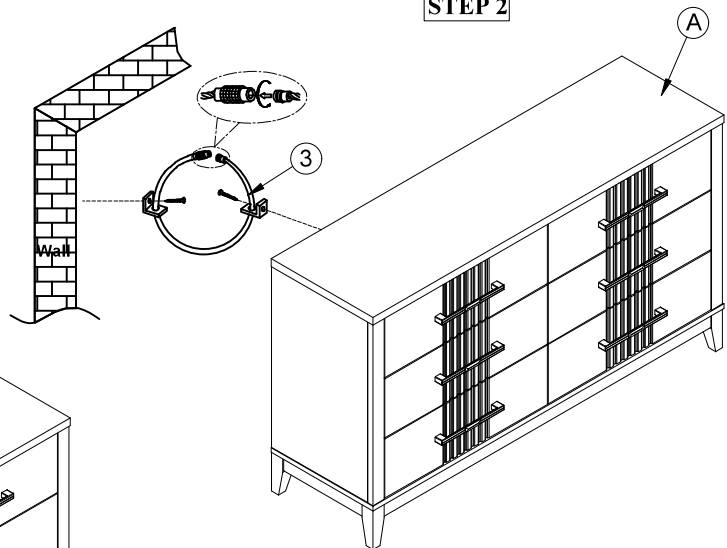

NO.	HARDWARE LIST	Q' TY
1	 Ø5/16"-18*50mm(L) Allen Bolt	8
	 Ø5/16"-13mm Spring washer	8
	 Ø5/16"-19mm*1.5mm(T) Flat washer	8
2	 Allen Key (4mm)	1
3	 Tipping Restraint	1
	 Phillips Head Screw Driver (NOT PROVIDED)	

NO.	PARTS LIST	Q' TY
A	 Dresser	1
B	 Leg	4
C	 Support Leg	1

STEP 1

COMPLETE

STEP 2

MADE IN VIET NAM

ASSEMBLY INSTRUCTIONS

ITEM NO: BDPIANMRD LAGUNA MIRROR BROWN SKU#10001411005
BDPIANMRL LAGUNA MIRROR WHITE SKU#10001412005

Thank you for purchasing this quality product. Be sure to check all packing materials carefully for small parts, that may have come loose inside the carton during shipment.

NO.	HARDWARE LIST		Q' TY
1		Ø1/4"-20*38mm(L) Allen Bolt	8
		Ø1/4"-13mm Spring washer	8
		Ø1/4"-19mm*1.5mm(T) Flat washer	8
2		Allen Key (4mm)	1