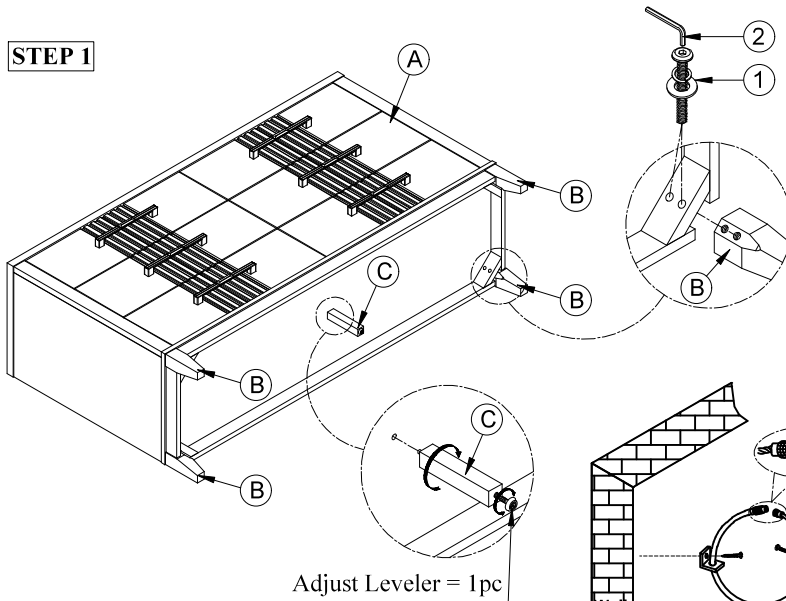

ASSEMBLY INSTRUCTIONS

ITEM NO: BDPIANDRD LAGUNA DRESSER BROWN SKU#10001411002
BDPIANDRL LAGUNA DRESSER WHITE SKU#10001412002

Thank you for purchasing this quality product. Be sure to check all packing materials carefully for small parts, that may have come loose inside the carton during shipment.

NO.	HARDWARE LIST	Q' TY
1	Ø5/16"-18*50mm(L) Allen Bolt	8
	Ø5/16"-13mm Spring washer	8
	Ø5/16"-19mm*1.5mm(T) Flat washer	8
2	Allen Key (4mm)	1
3	Tipping Restraint	1
	Phillips Head Screw Driver (NOT PROVIDED)	

NO.	PARTS LIST	Q' TY
A	Dresser	1
B	Leg	4
C	Support Leg	1

STEP 1