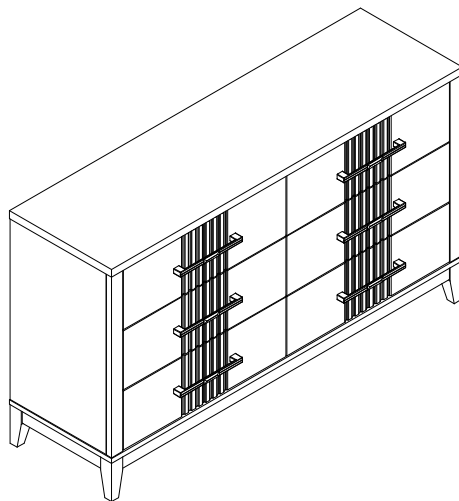

ASSEMBLY INSTRUCTIONS

ITEM NO: BDPIANDRD LAGUNA DRESSER BROWN SKU#10001411002
BDPIANDRL LAGUNA DRESSER WHITE SKU#10001412002

Thank you for purchasing this quality product. Be sure to check all packing materials carefully for small parts, that may have come loose inside the carton during shipment.

NO.	HARDWARE LIST	Q' TY
1	 Ø5/16"-18*50mm(L) Allen Bolt	8
	 Ø5/16"-13mm Spring washer	8
	 Ø5/16"-19mm*1.5mm(T) Flat washer	8
2	 Allen Key (4mm)	1
3	 Tipping Restraint	1
	 Phillips Head Screw Driver (NOT PROVIDED)	

NO.	PARTS LIST	Q' TY
A	 Dresser	1
B	 Leg	4
C	 Support Leg	1

STEP 1

COMPLETE

STEP 2

MADE IN VIET NAM

ASSEMBLY INSTRUCTIONS

ITEM NO: BDPIANMRD LAGUNA MIRROR BROWN SKU#10001411005
BDPIANMRL LAGUNA MIRROR WHITE SKU#10001412005