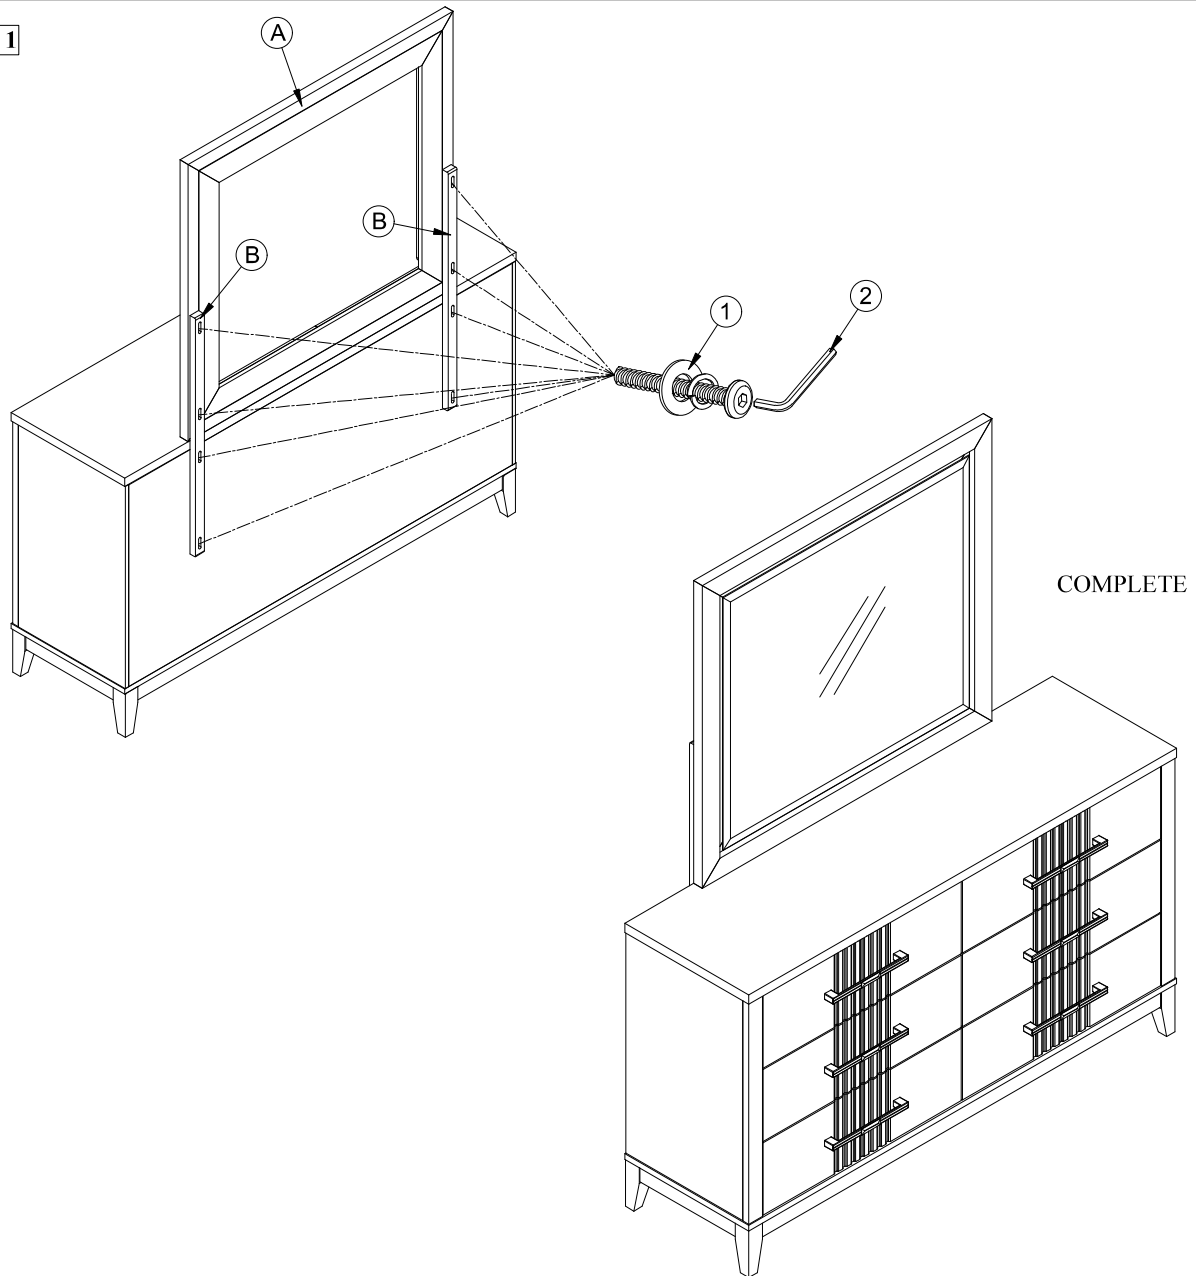

NO.	HARDWARE LIST	Q' TY
1	 Ø5/16"-18*50mm(L) Allen Bolt	8
	 Ø5/16"-13mm Spring washer	8
	 Ø5/16"-19mm*1.5mm(T) Flat washer	8
2	 Allen Key (4mm)	1
3	 Tipping Restraint	1
	 Phillips Head Screw Driver (NOT PROVIDED)	

NO.	PARTS LIST	Q' TY
A	 Dresser	1
B	 Leg	4
C	 Support Leg	1

STEP 1

COMPLETE

STEP 2

MADE IN VIET NAM

ASSEMBLY INSTRUCTIONS

ITEM NO: BDPIANMRD LAGUNA MIRROR BROWN SKU#10001411005
BDPIANMRL LAGUNA MIRROR WHITE SKU#10001412005

Thank you for purchasing this quality product. Be sure to check all packing materials carefully for small parts, that may have come loose inside the carton during shipment.

NO.	HARDWARE LIST		Q' TY
1		Ø1/4"-20*38mm(L) Allen Bolt	8
		Ø1/4"-13mm Spring washer	8
		Ø1/4"-19mm*1.5mm(T) Flat washer	8
2		Allen Key (4mm)	1

NO.	PARTS LIST		Q' TY
A		Mirror	1
B		Support (830 L*35 W*23 D)	2

STEP 1

MADE IN VIET NAM