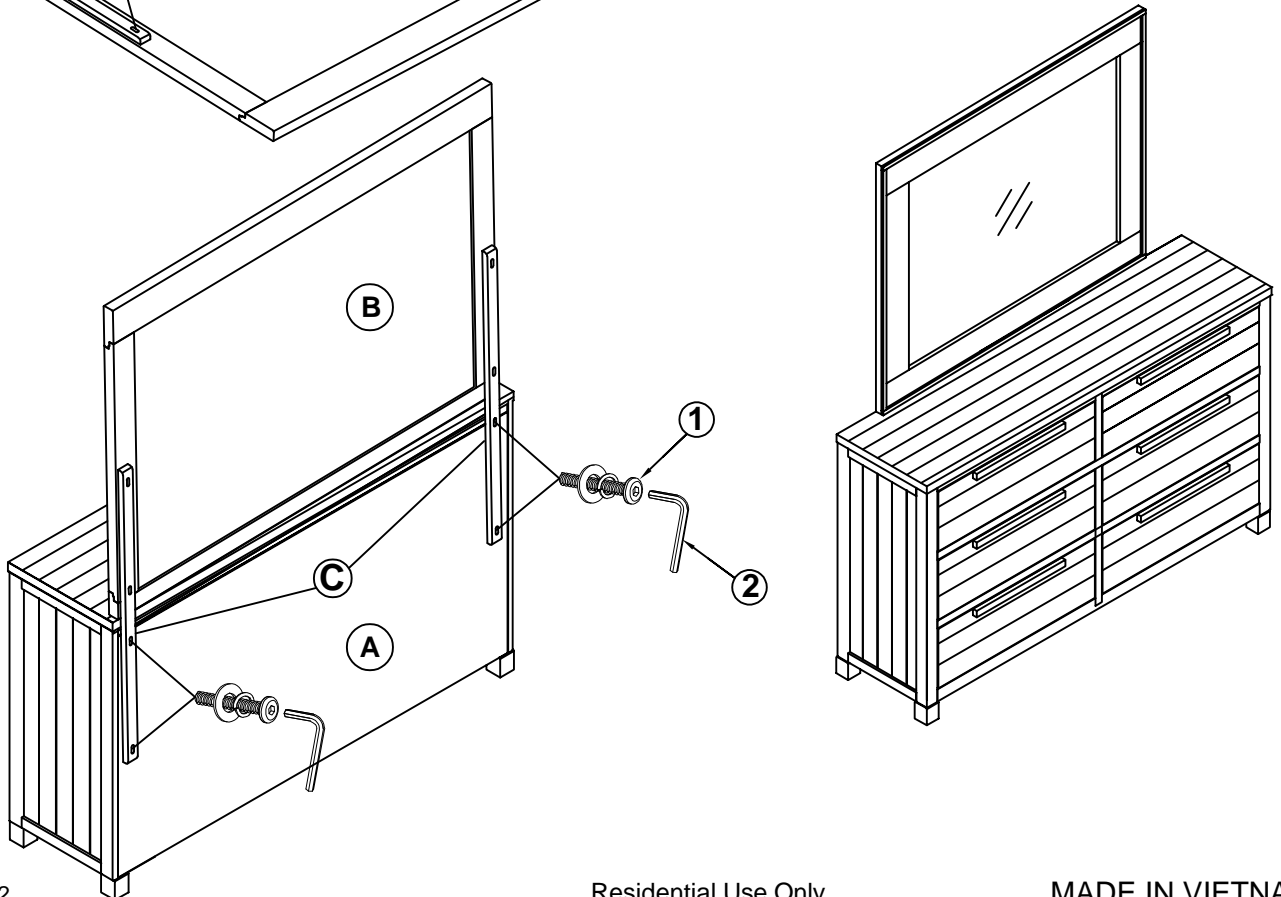

Thank you for purchasing this quality product. Be sure to check all packing material carefully for small hardware which may have come loose inside the carton during shipment. Identify and count all hardware and compare with the hardware list below.

MIRROR BOX

NO.	Description			Q'ty	NO.	Description	Picture	Q'ty
1		Allen bolt	Ø1/4"*32mm	8sets	A	Dresser		1pc
		Lock washer	Ø1/4"*11*2mm					
		Flat washer	Ø1/4"*16*2mm					
2		Allen Key	4*74*29mm	1pc	B	Mirror		1pc
					C	Mirror Support		2pcs

STEP 1

STEP 2