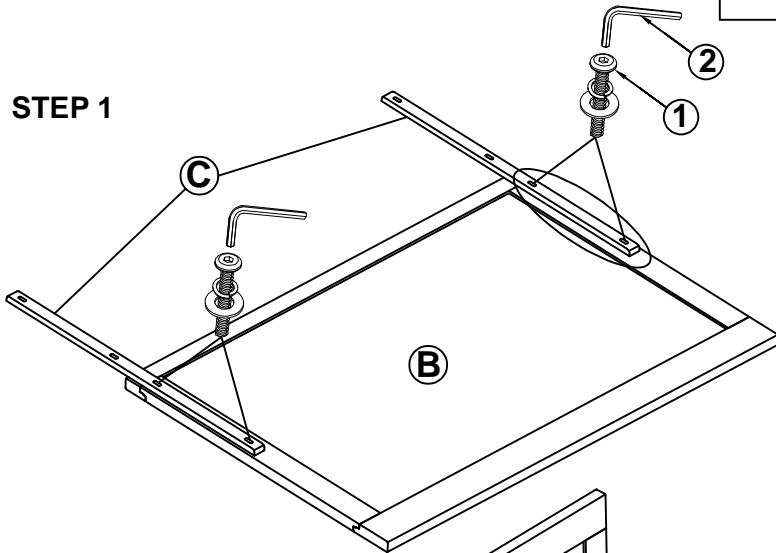

Thank you for purchasing this quality product. Be sure to check all packing material carefully for small hardware which may have come loose inside the carton during shipment. Identify and count all hardware and compare with the hardware list below.

MIRROR BOX

NO.	Description			Q'ty	NO.	Description	Picture	Q'ty
1		Allen bolt	Ø1/4"*32mm	8sets	A	Dresser		1pc
		Lock washer	Ø1/4"*11*2mm					
		Flat washer	Ø1/4"*16*2mm					
2		Allen Key	4*74*29mm	1pc	B	Mirror		1pc
					C	Mirror Support		2pcs

STEP 1